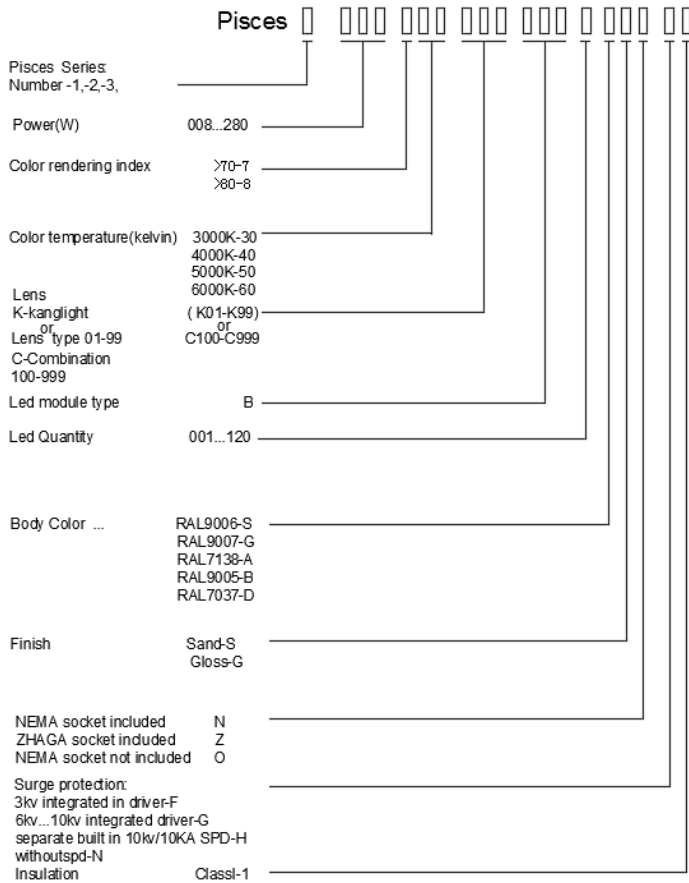

Annex

Document no. : 6216219.50

Product name	Input voltage	LEDs (pcs)	Rated wattage (W)	Weight (Kg)	With/without NEMA or zhaga socket
Pisces-1 series	200-240 V~; 50/60 Hz	4~36	8~60	3-5	Without With NEMA With ZHAGA
Pisces-2 series		8~72	20~150	4-6	Without With NEMA With ZHAGA
Pisces-3 series		16~120	40~280	9-12	Without With NEMA With ZHAGA

End